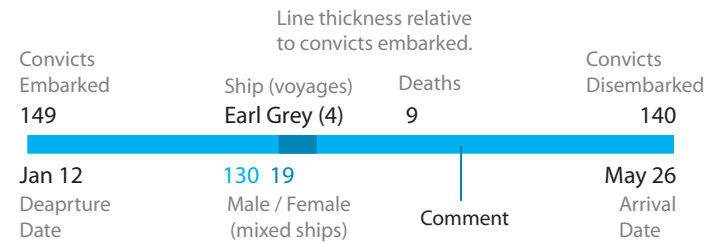

Convict Ships: Ireland to Australia

■ Ireland
■ Dublin
■ Cork
■ Other

male female male female male female male female

www.toddartist.com
toddartist@hotmail.com

LEGEND

1787

1788

1789