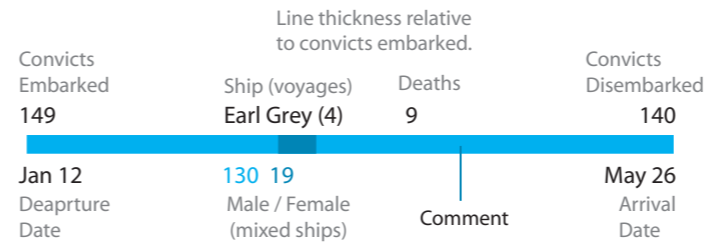

# Convict Ships: Ireland to Australia

■ Ireland  
■ Dublin  
■ Cork  
■ Other

male female    male female    male female    male female

www.toddartist.com  
toddartist@hotmail.com

## LEGEND

1793

1794

1795

1796

1797

1798

J F M A M J J A S O N D J F M A M J J A S O N D J F M A M J J A S O N D J F M A M J J A S O N D J F M A M J J A S O N D