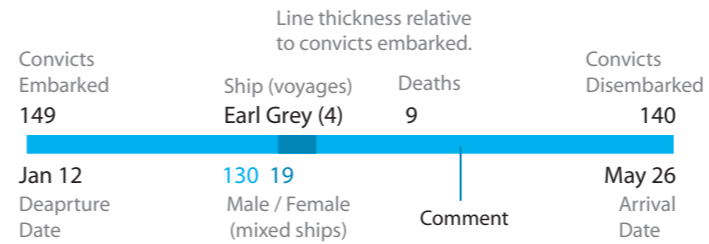

Convict Ships: Ireland to Australia

■ Ireland
■ Dublin
■ Cork
■ Other

male female male female male female male female

www.toddartist.com
toddartist@hotmail.com

LEGEND

1799

1800

1801