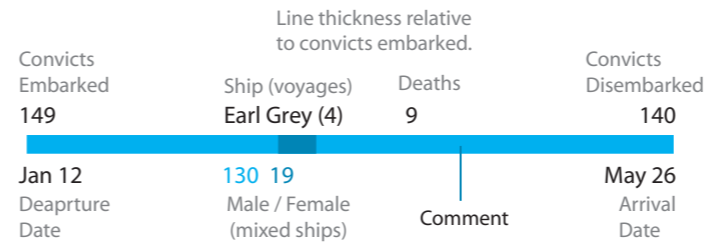

# Convict Ships: Ireland to Australia

■ Ireland  
■ Dublin  
■ Cork  
■ Other

male female    male female    male female    male female

www.toddartist.com  
toddartist@hotmail.com

## LEGEND

1805

1806

1807

1808

1809

1810

J F M A M J J A S O N D J F M A M J J A S O N D J F M A M J J A S O N D J F M A M J J A S O N D J F M A M J J A S O N D