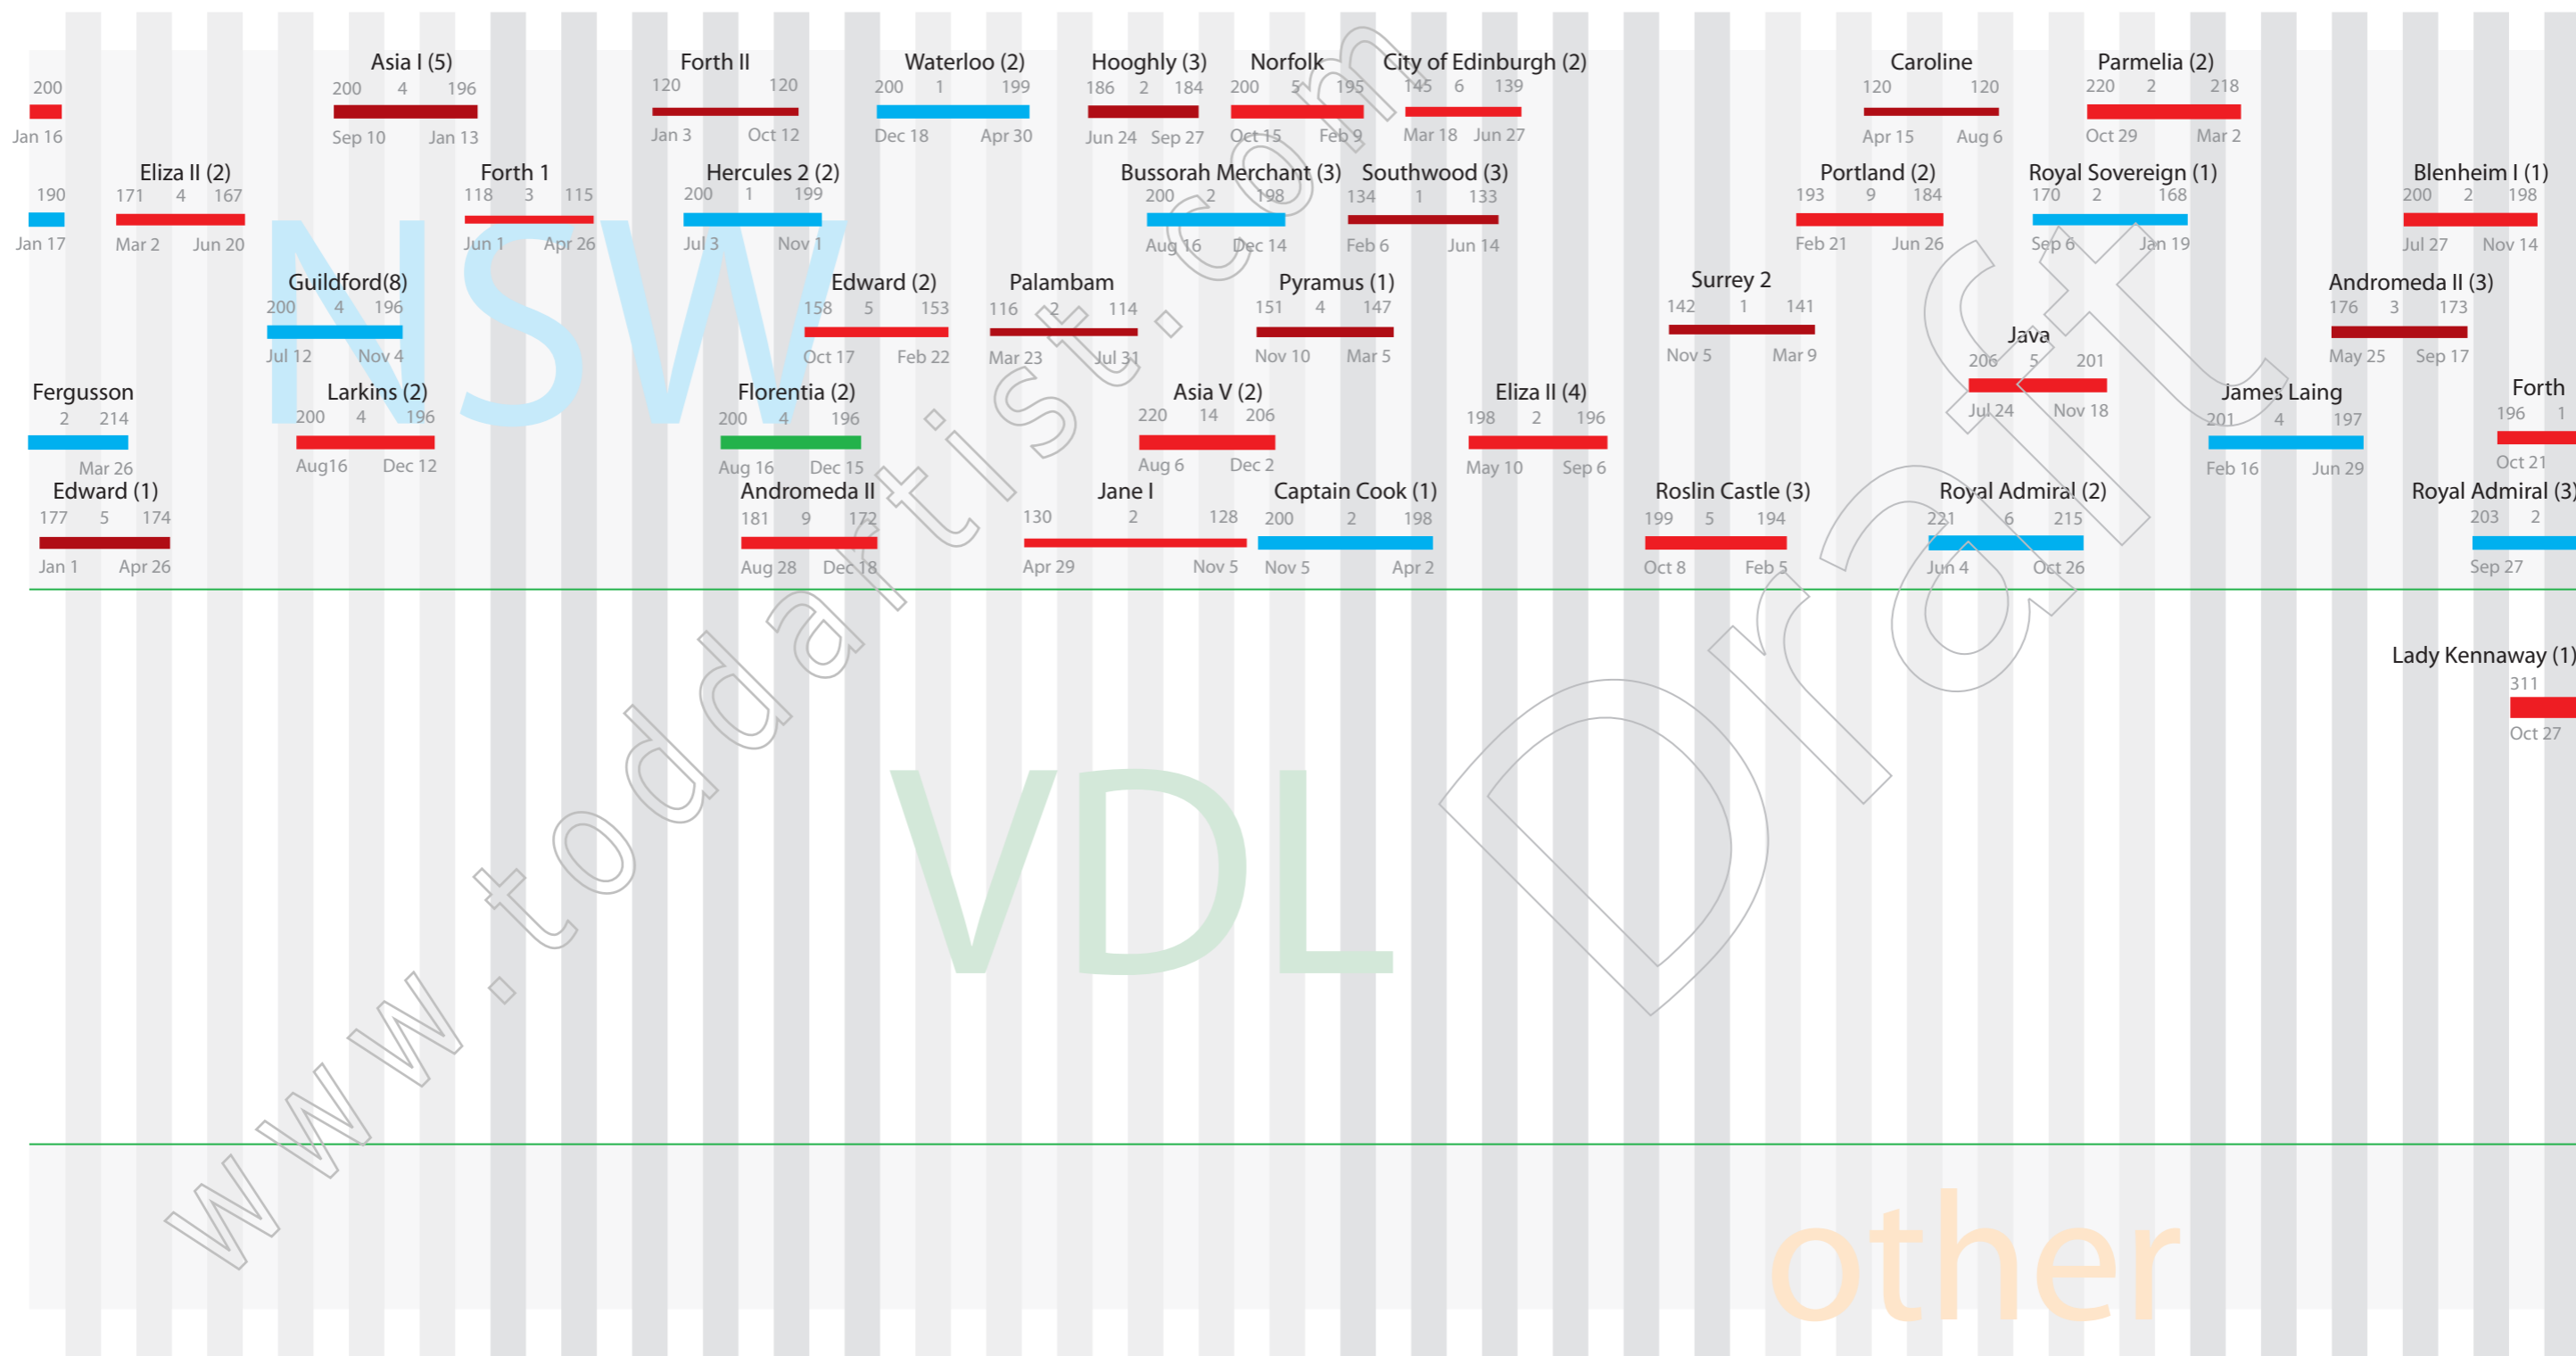

Convict Ships: Ireland to Australia

■ Ireland
■ Dublin
■ Cork
■ Other
male female male female male female male female

www.toddartist.com
toddartist@hotmail.com

LEGEND

1829

1830

1831

1832

1833

1834

J F M A M J J A S O N D J F M A M J J A S O N D J F M A M J J A S O N D J F M A M J J A S O N D J F M A M J J A S O N D

Statistics from: Bateson, Charles 2004, *The Convict Ships 1787 - 1868*, Library of Australian History, Sydney.