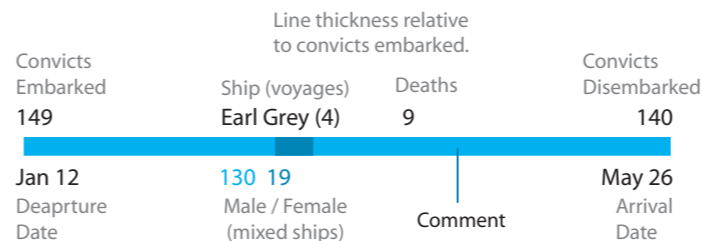

Convict Ships: Ireland to Australia

■ Ireland
■ Dublin
■ Cork
■ Other
male female male female male female male female

www.toddartist.com
toddartist@hotmail.com

LEGEND

1829

1830

1831

1832

1833

1834

J F M A M J J A S O N D J F M A M J J A S O N D J F M A M J J A S O N D J F M A M J J A S O N D J F M A M J J A S O N D

Statistics from: Bateson, Charles 2004, *The Convict Ships 1787 - 1868*, Library of Australian History, Sydney.