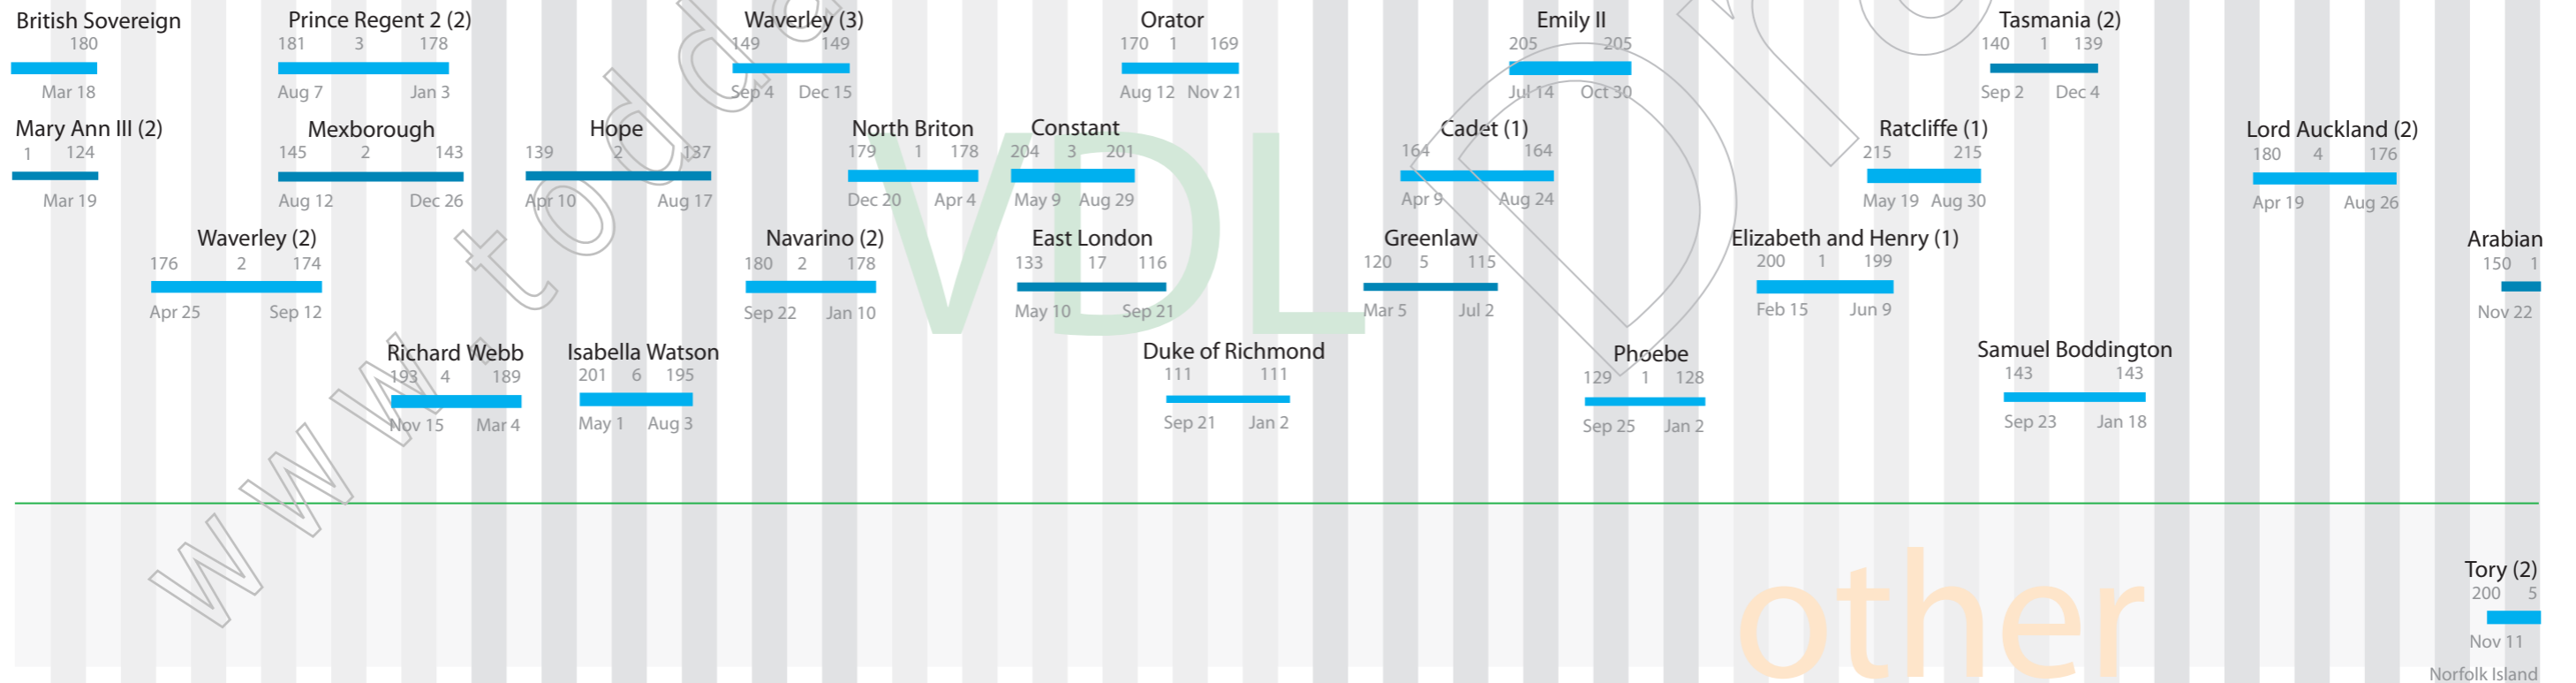

## LEGEND

1841

1842

1843

1844

1845

1846

J F M A M J J A S O N D J F M A M J J A S O N D J F M A M J J A S O N D J F M A M J J A S O N D J F M A M J J A S O N D

NSW

Statistics from: Bateson, Charles 2004, *The Convict Ships 1787 - 1868*, Library of Australian History, Sydney.