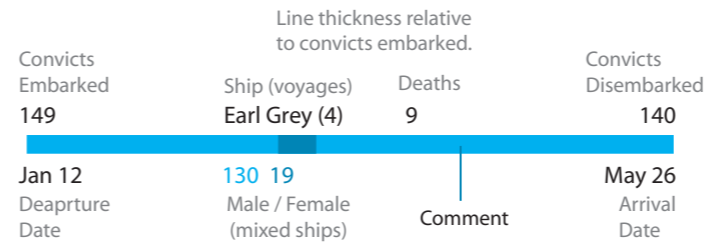

# Convict Ships: Ireland to Australia

■ Ireland  
■ Dublin  
■ Cork  
■ Other  
male female

www.toddartist.com  
toddartist@hotmail.com

## LEGEND

1841

1842

1843

1844

1845

1846

J F M A M J J A S O N D J F M A M J J A S O N D J F M A M J J A S O N D J F M A M J J A S O N D J F M A M J J A S O N D