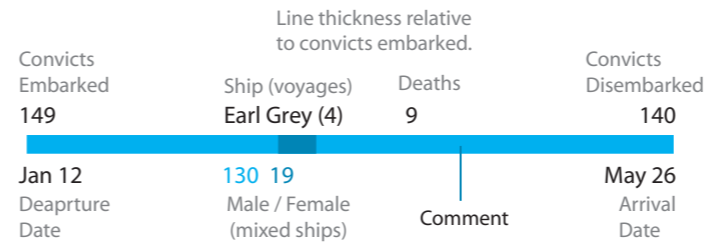

Convict Ships: Ireland to Australia

■ Ireland
■ Dublin
■ Cork
■ Other

male female male female male female male female

www.toddartist.com
toddartist@hotmail.com

LEGEND

1847

1848

1849