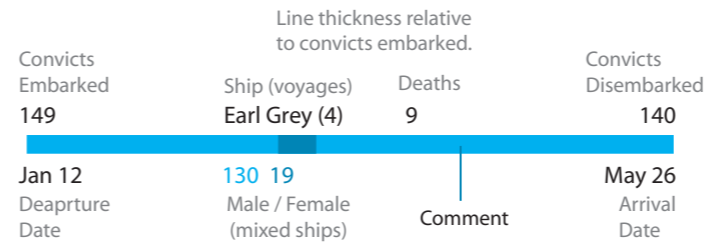

Convict Ships: Ireland to Australia

■ Ireland
■ Dublin
■ Cork
■ Other
male female male female male female male female

www.toddartist.com
toddartist@hotmail.com

LEGEND

1811 1812 1813 1814 1815 1816
 J F M A M J J A S O N D J F M A M J J A S O N D J F M A M J J A S O N D J F M A M J J A S O N D J F M A M J J A S O N D