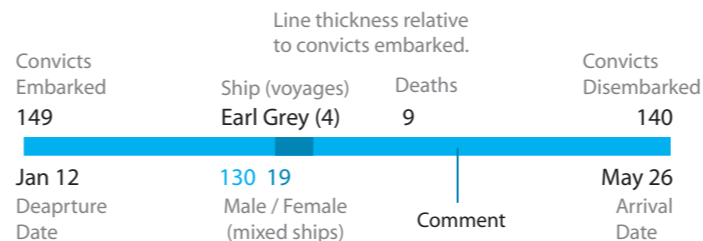

# Convict Ships: Ireland to Australia

■ Ireland  
■ Dublin  
■ Cork  
■ Other

male female    male female    male female    male female

www.toddartist.com  
toddartist@hotmail.com

## LEGEND

1823

1824

1825

1826

1827

1828

J F M A M J J A S O N D J F M A M J J A S O N D J F M A M J J A S O N D J F M A M J J A S O N D J F M A M J J A S O N D