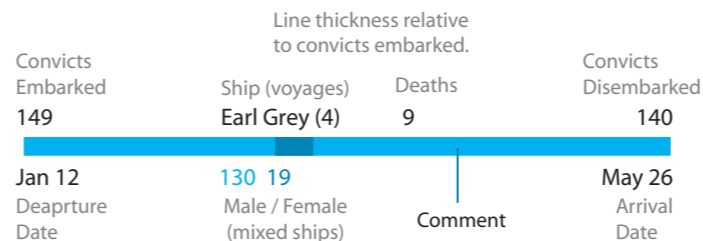

Convict Ships: Ireland to Australia

■ Ireland
■ Dublin
■ Cork
■ Other
male female male female male female male female

www.toddartist.com
toddartist@hotmail.com

LEGEND

1835

1836

1837

1838

1839

1840

J F M A M J J A S O N D J F M A M J J A S O N D J F M A M J J A S O N D J F M A M J J A S O N D J F M A M J J A S O N D

Statistics from: Bateson, Charles 2004, *The Convict Ships 1787 - 1868*, Library of Australian History, Sydney.