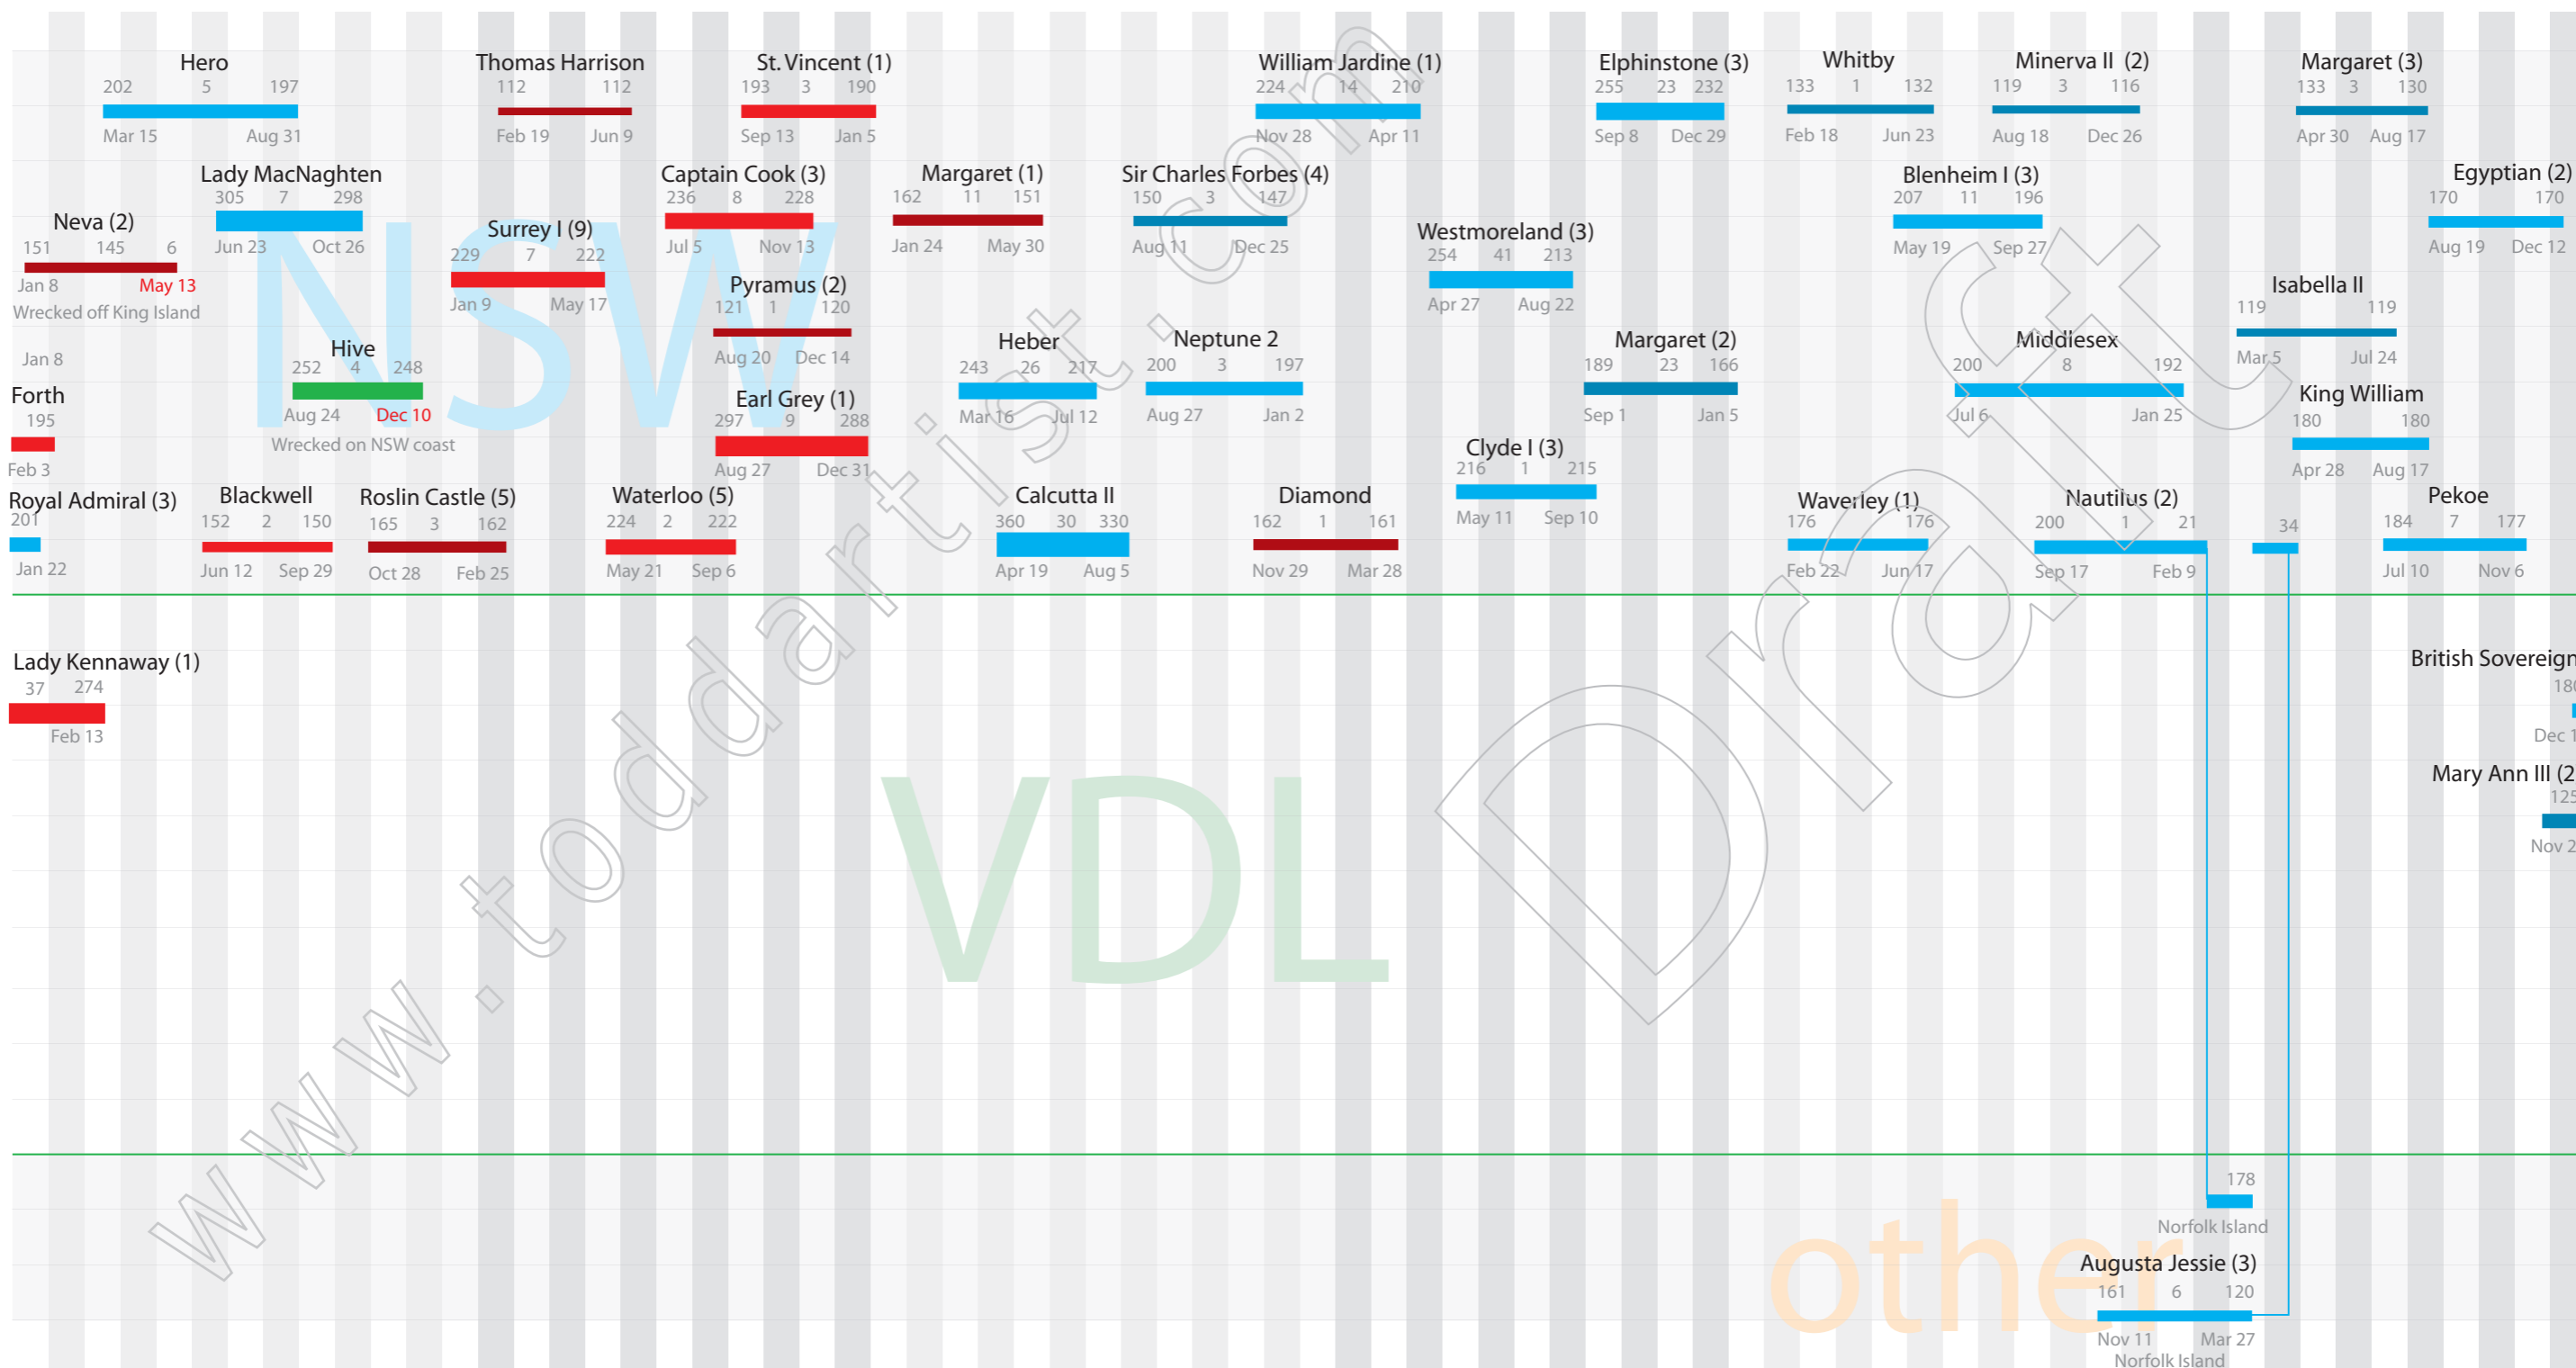

Convict Ships: Ireland to Australia

■ Ireland
■ Dublin
■ Cork
■ Other
male female male female male female male female

www.toddartist.com
toddartist@hotmail.com

LEGEND

1835

1836

1837

1838

1839

1840

J F M A M J J A S O N D J F M A M J J A S O N D J F M A M J J A S O N D J F M A M J J A S O N D J F M A M J J A S O N D

Statistics from: Bateson, Charles 2004, *The Convict Ships 1787 - 1868*, Library of Australian History, Sydney.